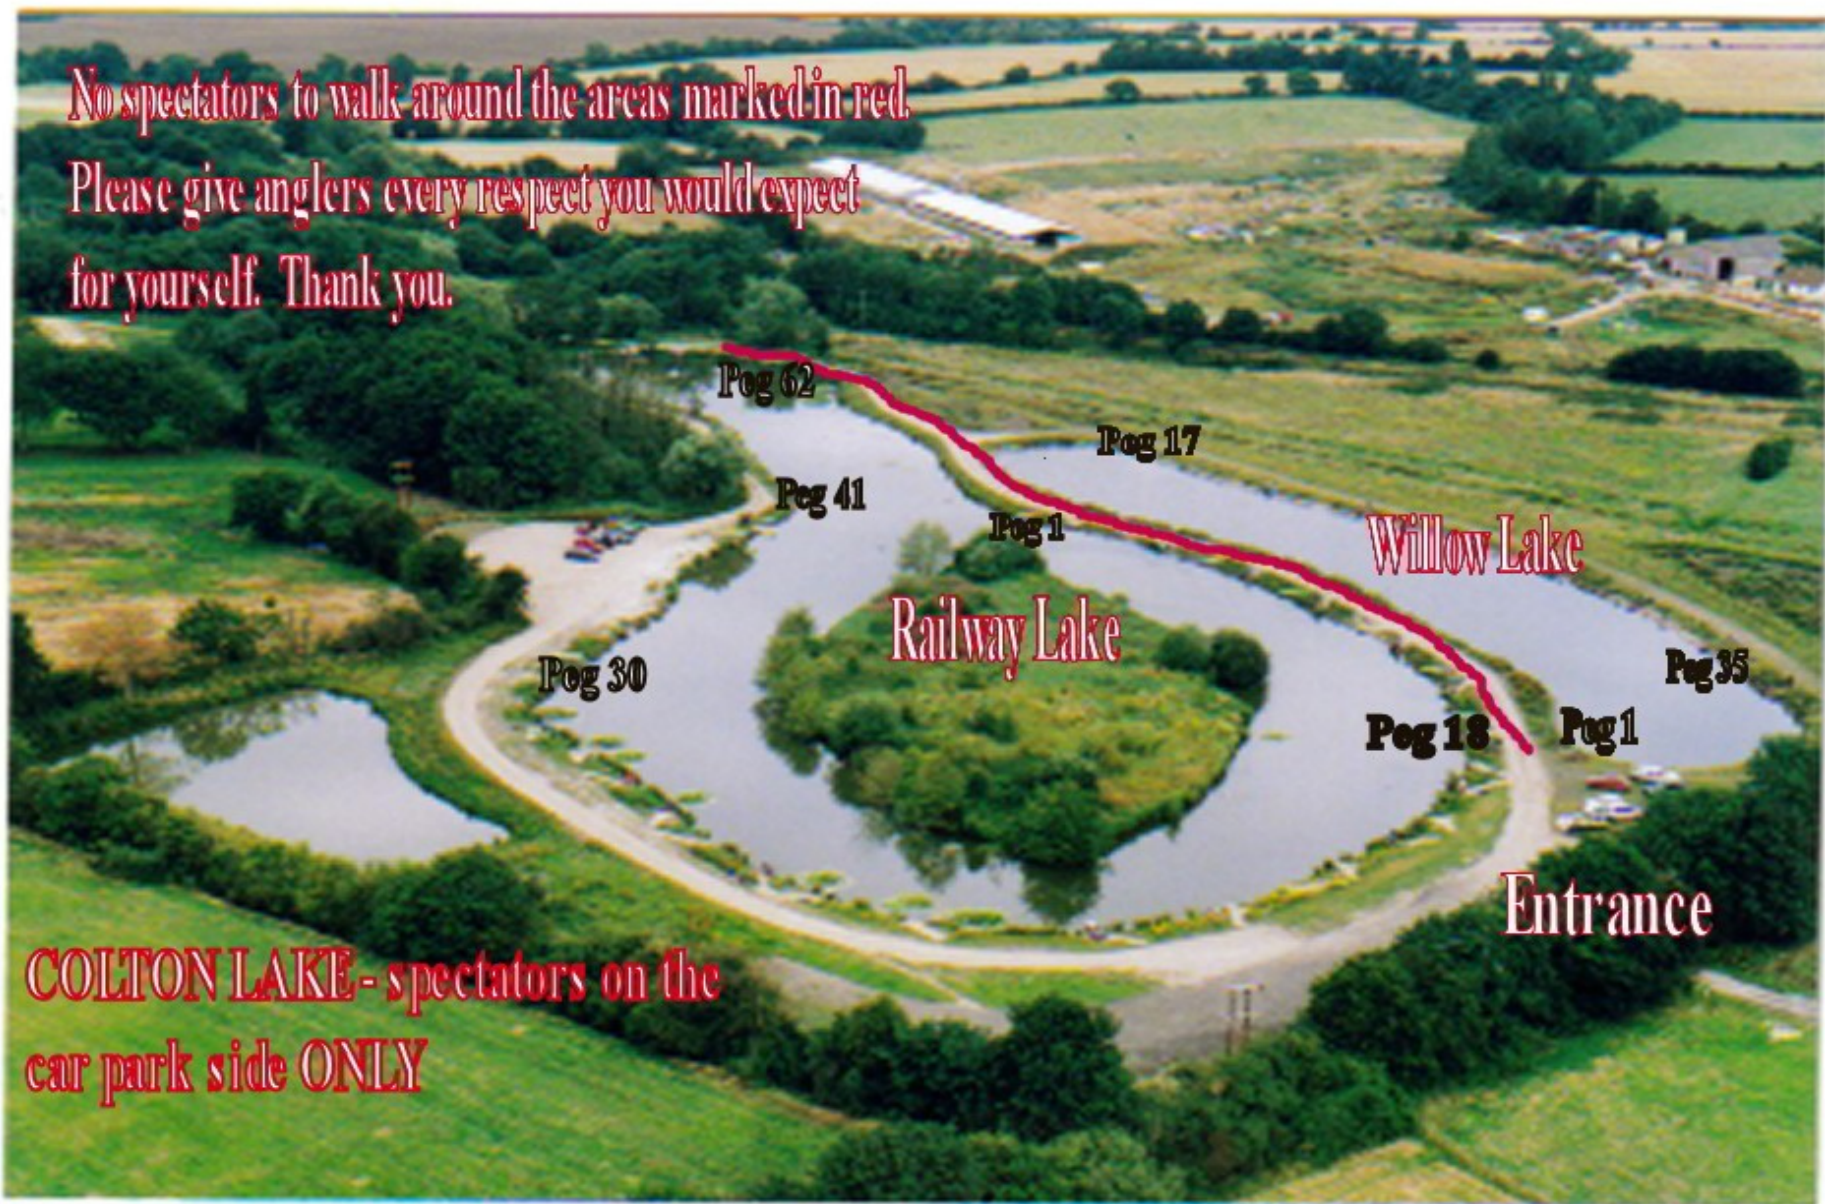

No spectators to walk around the areas marked in red.  
Please give anglers every respect you would expect  
for yourself. Thank you.

COLTON LAKE- spectators on the  
car park side ONLY